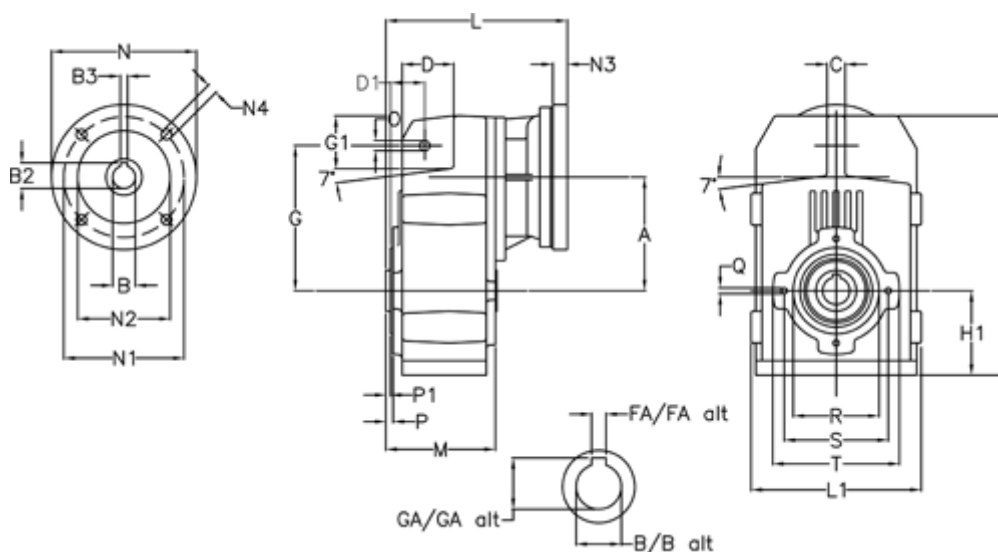

Article number: 29560520243225

Description: Shaft mounted gear
A512H50-202,4-P71B5

Measures

A = 211.30	FA = 14	M = 163.0	Q = M12x19
B = 50	G = 278	N = 160	R = 180
B1 = 14	G1 = 105.5	N1 = 130	S = 215
B2 = 16.3	GA = 53.5	N2 = 110	T = 250
B3 = 5	H = 479.0	N4 = M8x16	
C = 20	H1 = 144.0	O = 22	
D = 93.5	L = 268.0	P = 8.5	
D1 = 65.0	L1 = 273	P1 = 4.5	